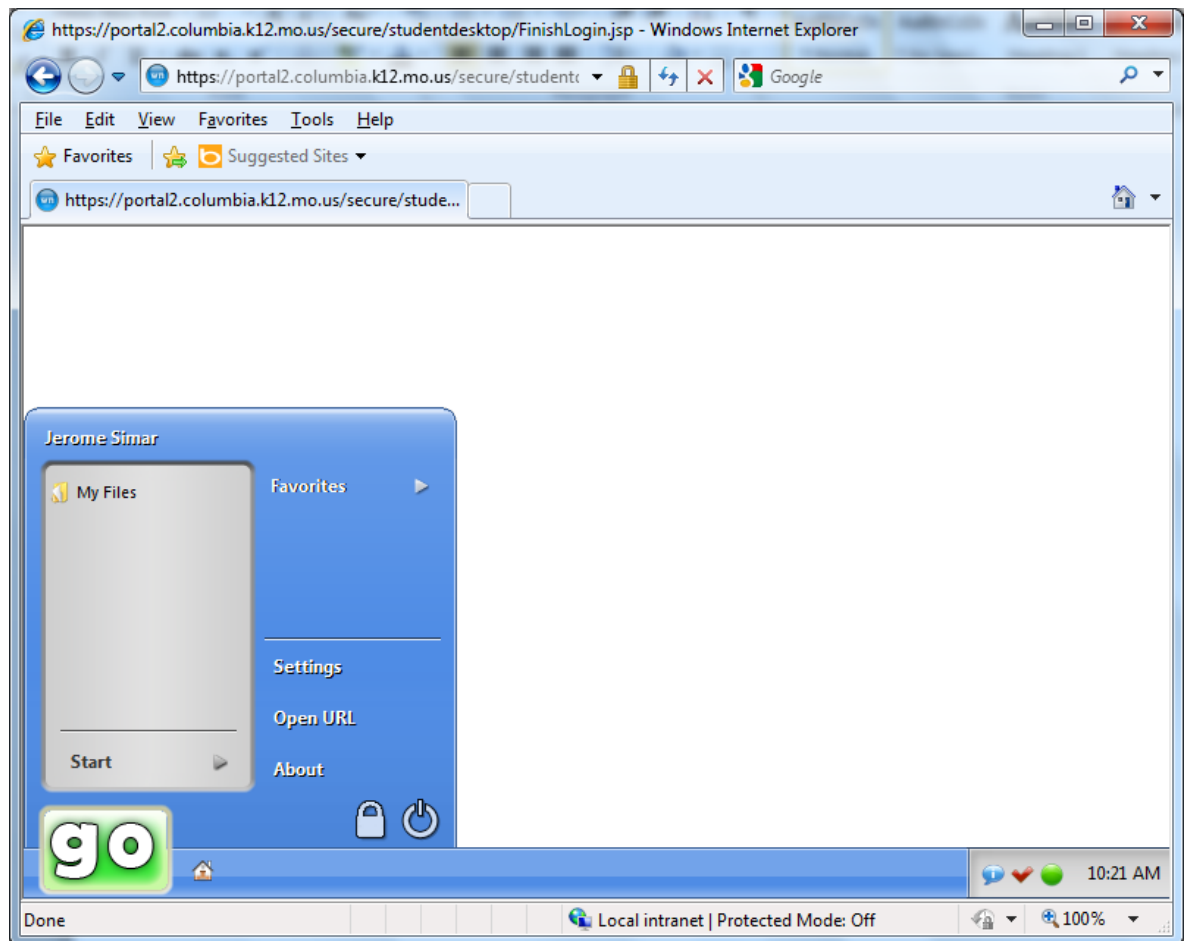

Student Portal

Students can now access files on the school server through the CPS Student Portal.

Click on the Student Portal link on the RBHS webpage or use: <http://portal2.columbia.k12.mo.us>

Log into the Portal with your CPS login and password that you use to log on to the computer at school (13dlm01).

Click GO

Click My Files to see your home folder and student share files.

You can open files at home and save back to the server.

If you have questions or need help see Mr. Murphy or Mrs. Struchtemeyer in the Media Center.