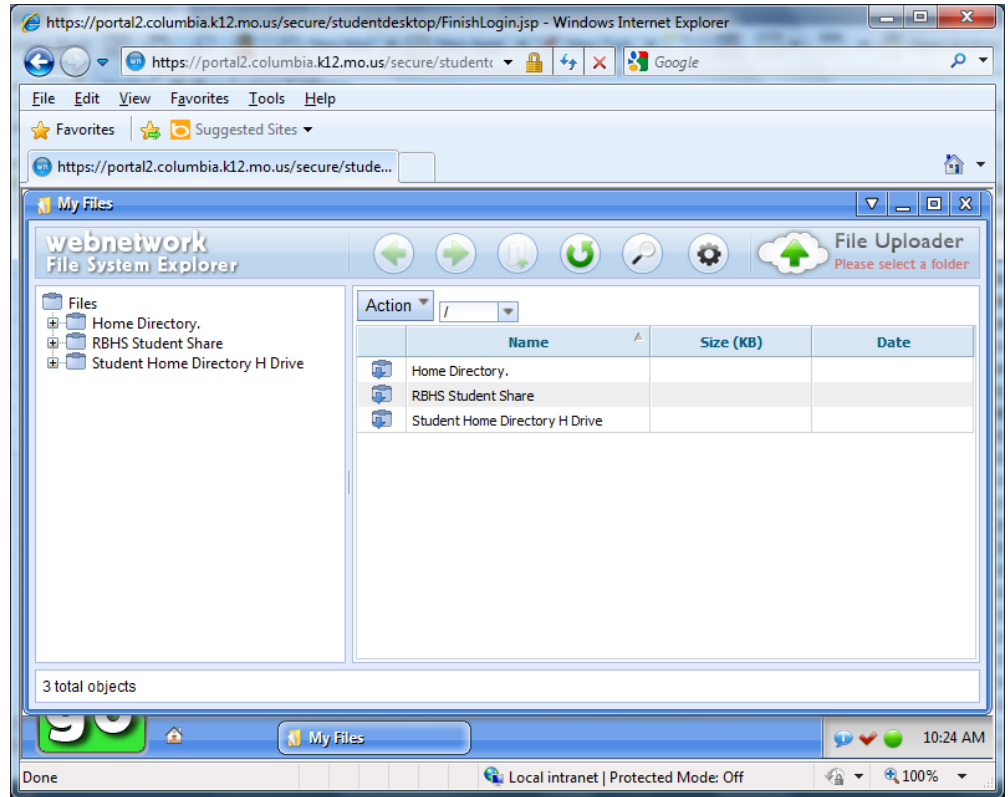

Student Portal

Students can now access files on the school server through the CPS Student Portal.

Click on the Student Portal link on the RBHS webpage or use: <http://portal2.columbia.k12.mo.us>

Log into the Portal with your CPS login and password that you use to log on to the computer at school (13dlm01).

Click GO

Click My Files to see your home folder and student share files.

You can open files at home and save back to the server.

If you have questions or need help see Mr. Murphy or Mrs. Struchtemeyer in the Media Center.