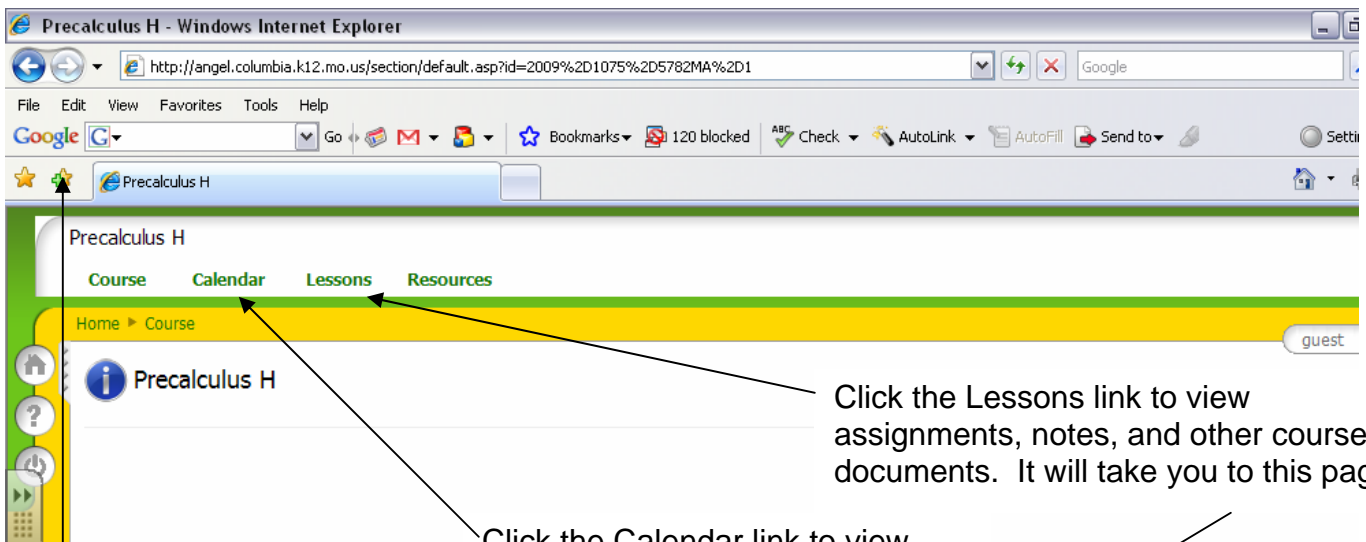

Accessing ANGEL

(The new BlackBoard)

Go to the RBHS homepage.

<http://www.columbia.k12.mo.us/rbhs>

Then click on the Academics link.

Click the subject you want to find the ANGEL site for.

Click the course you want to look at.

Mathematics

(click the class to access Angel class)

Lila Ben Ayed
Algebra I
Integrated Math 2

Travis Martin
WordPress webpage
Pre Calculus Honors
AP Calculus AB

Vera Reichlin
Integrated Math 1
Algebra 2

Click the Lessons link to view assignments, notes, and other course documents. It will take you to this page.