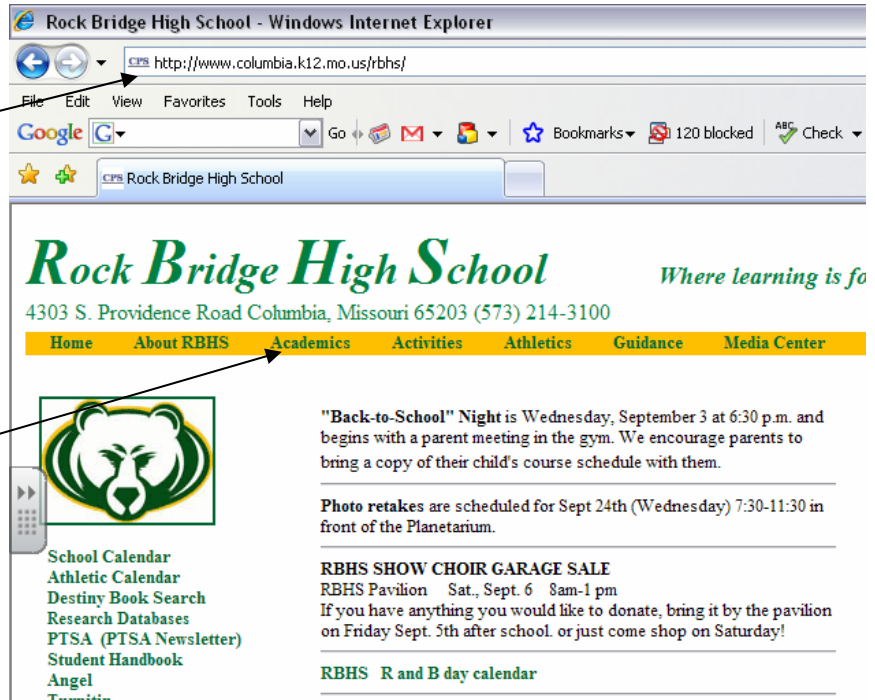

Accessing ANGEL

(The new BlackBoard)

Go to the RBHS homepage.

<http://www.columbia.k12.mo.us/rbhs>

Then click on the Academics link.

Click the subject you want to find the ANGEL site for.

Click the course you want to look at.