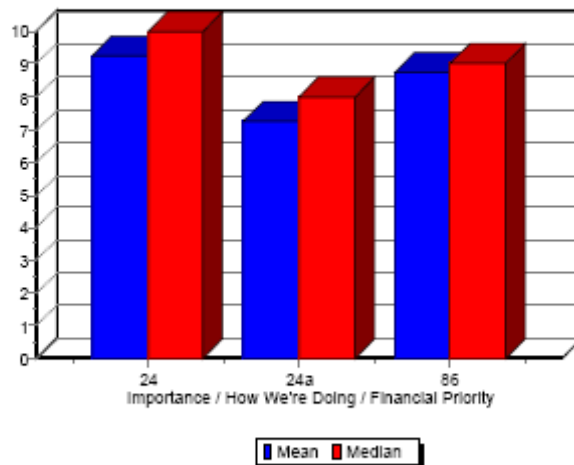

Science Laboratories