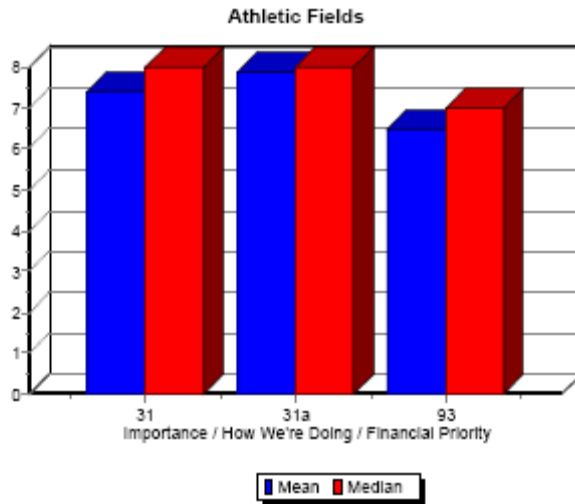

**Columbia Public Schools
Community Engagement Forums – Survey Results
October 2006**
Questions Related to Specialized Instructional Space

Athletic Fields

	31	31a	93
Mean	7.39	7.88	6.48
Median	8.00	8.00	7.00