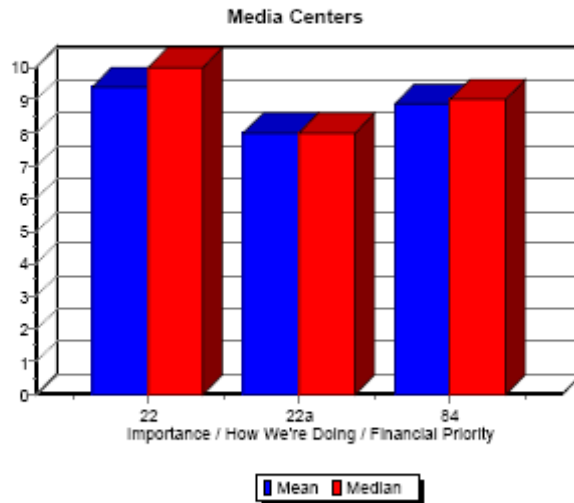

Media Centers / Libraries

	22	22a	84
Mean	9.38	8.00	8.88
Median	10.00	8.00	9.00