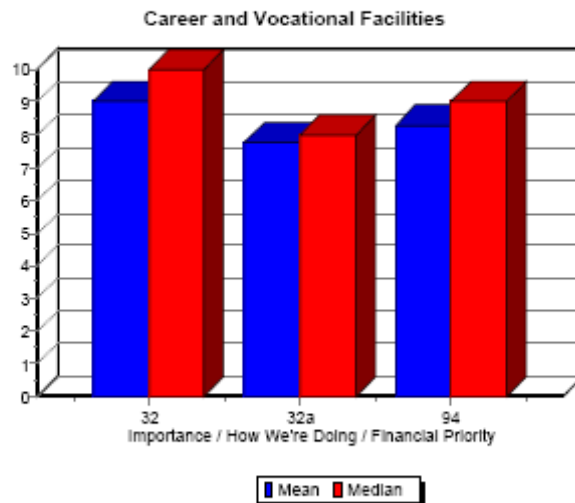

Career and Vocational Facilities

	32	32a	94
Mean	9.00	7.79	8.31
Median	10.00	8.00	9.00