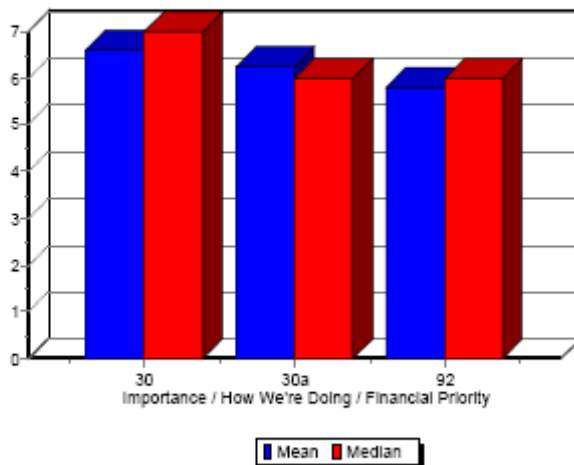

Swimming Pool