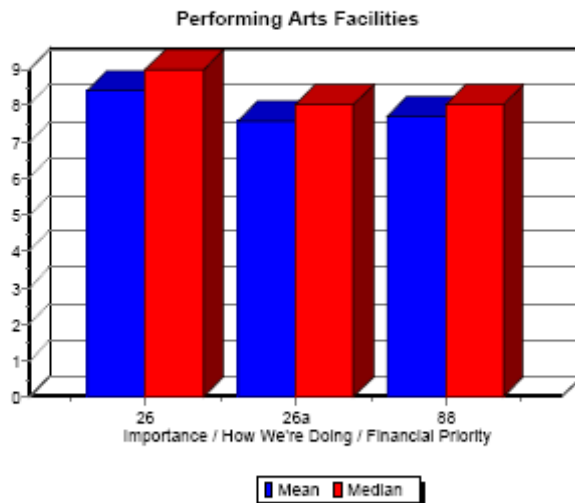

Performing Arts Facilities (band, drama)

	26	26a	88
Mean	8.43	7.60	7.71
Median	9.00	8.00	8.00