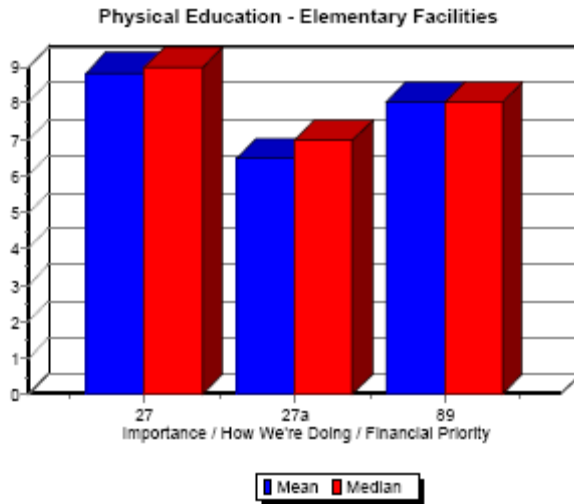

Performing Arts Facilities (band, drama)

	26	26a	88
Mean	8.43	7.60	7.71
Median	9.00	8.00	8.00

Columbia Public Schools
Community Engagement Forums – Survey Results
October 2006
 Questions Related to Specialized Instructional Space

Physical Education - Elementary Facilities

	27	27a	89
Mean	8.84	6.48	8.02
Median	9.00	7.00	8.00

Playground Space and Equipment - Elementary

	28	28a	90
Mean	8.83	6.75	7.94
Median	9.00	7.00	8.00

**Columbia Public Schools
Community Engagement Forums – Survey Results
October 2006**
Questions Related to Specialized Instructional Space