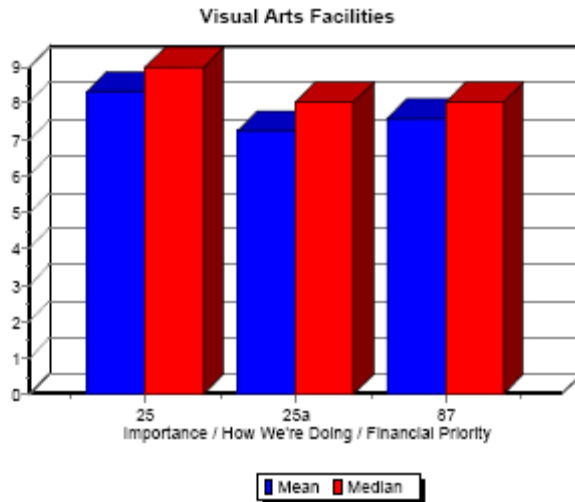

Science Laboratories

**Columbia Public Schools
Community Engagement Forums – Survey Results
October 2006**
Questions Related to Specialized Instructional Space

Visual Arts Facilities

	25	25a	87
Mean	8.33	7.23	7.58
Median	9.00	8.00	8.00