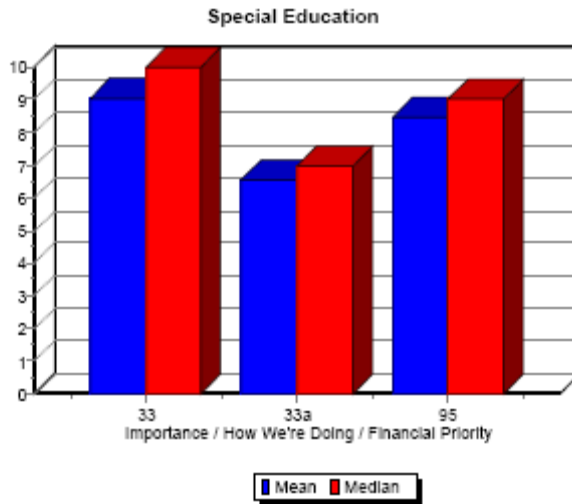

**Columbia Public Schools
Community Engagement Forums – Survey Results
October 2006**
Questions Related to Specialized Instructional Space

Special Education

	33	33a	95
Mean	9.03	6.97	8.49
Median	10.00	7.00	9.00