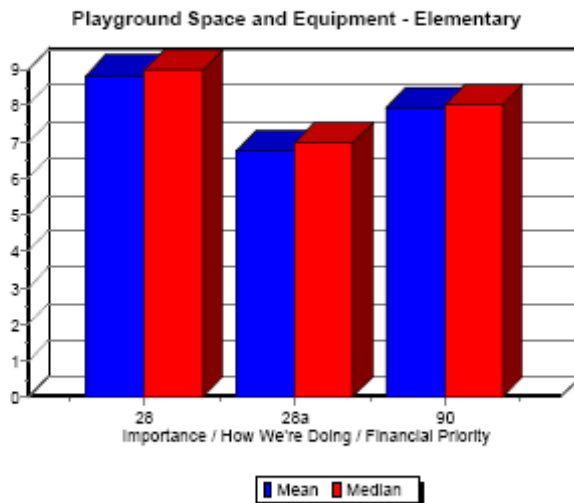

Playground Space and Equipment - Elementary

	28	28a	90
Mean	8.83	6.75	7.94
Median	9.00	7.00	8.00