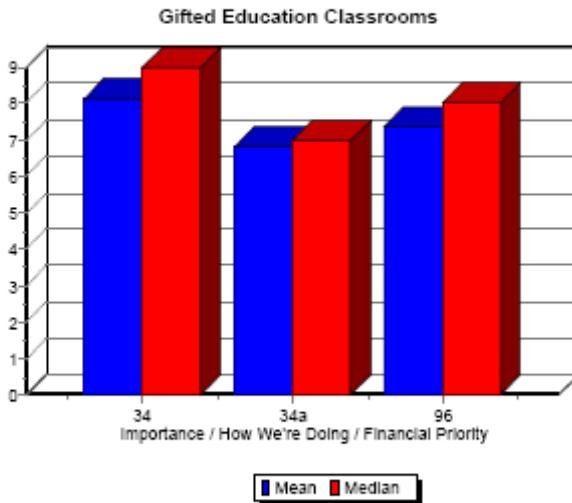

Gifted Education Classrooms

	34	34a	96
Mean	8.15	6.81	7.34
Median	9.00	7.00	8.00