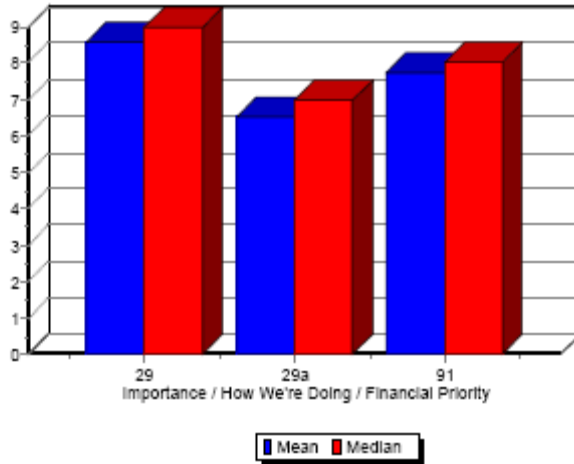

**Columbia Public Schools
Community Engagement Forums – Survey Results
October 2006**
Questions Related to Specialized Instructional Space

Physical Education - Secondary (e.g. gymnasium space, weight rooms)

	29	29a	91
Mean	8.58	6.54	7.73
Median	9.00	7.00	8.00

Physical Education - Secondary Facilities